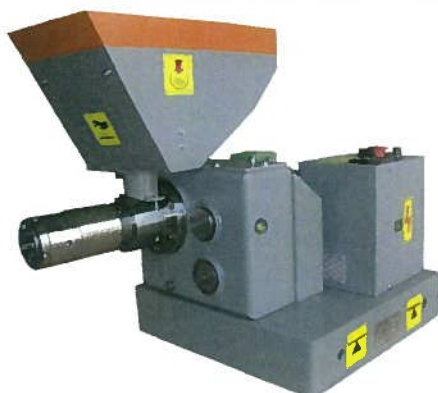

Oil press KK20 F

KERN KRAFT

Oil press GmbH & Co. KG

Representation by:

	KK20 F Universal	KK20 F Special
Seed capacity:	20 kg/h	
Engine power:	2 kW	3 kW
Rpm (revolutions per minute):	15 – 70 ¹ /min	
Voltage:	110V-2ph 230V-1ph 230V-3ph 400V-3ph 460/480V-3ph	
Dimensions (LxWxH):	480 x 480 x 620 mm	
Weight:	120 kg	
Electric power consumption:	at rated power (Rapeseed) approx. 0,8 kW/h	
Application:	Rapeseed, Mustard, Sunflower, Soybean, Linseed, Gold of Pleasure, Pumpkin Seed, Poppy Seeds, Sacha Inchi, Rubberseed, Loofah, Potato Chips, Kahai, Hemp Safflower, Marula, Milk Thistle, Candlenut, Moringa, Soldier Fly Larvae, Hazelnut, Black cumin, Apple Seed, Karité/Shea Nut, Sesame Seed, Peanut, Walnut, Chia, Jatropha/Physic Nut, Argan, Macadamia, Cottonseed,	all seeds listed in the left column and in addition: Strawberry Seed, Sea Buckthorn, Coffee Bean, Lemon Seed, Date stones, Elderberry Seed, Raspberry Seed, Amaranth, Prickly Pear, Evening Primrose, Neem, Pepper Seed, Nutmeg, Pomegranate Seed, Rosehip Seed, Grape Seed, others on request
Delivery contents:	Standard press nozzles, tool, press head preheater, stainless steel oil drainage tray, electrical switching unit (ready for connection)	
Optional extras:	Special equipment for various seeds	